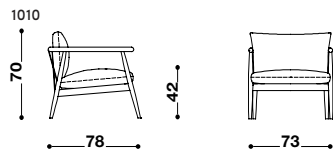

KARIN

Henri

+61 8 9389 6669
info@henriliving.com.au
204 Stirling Hwy, Claremont WA 6010

www.henriliving.com.au