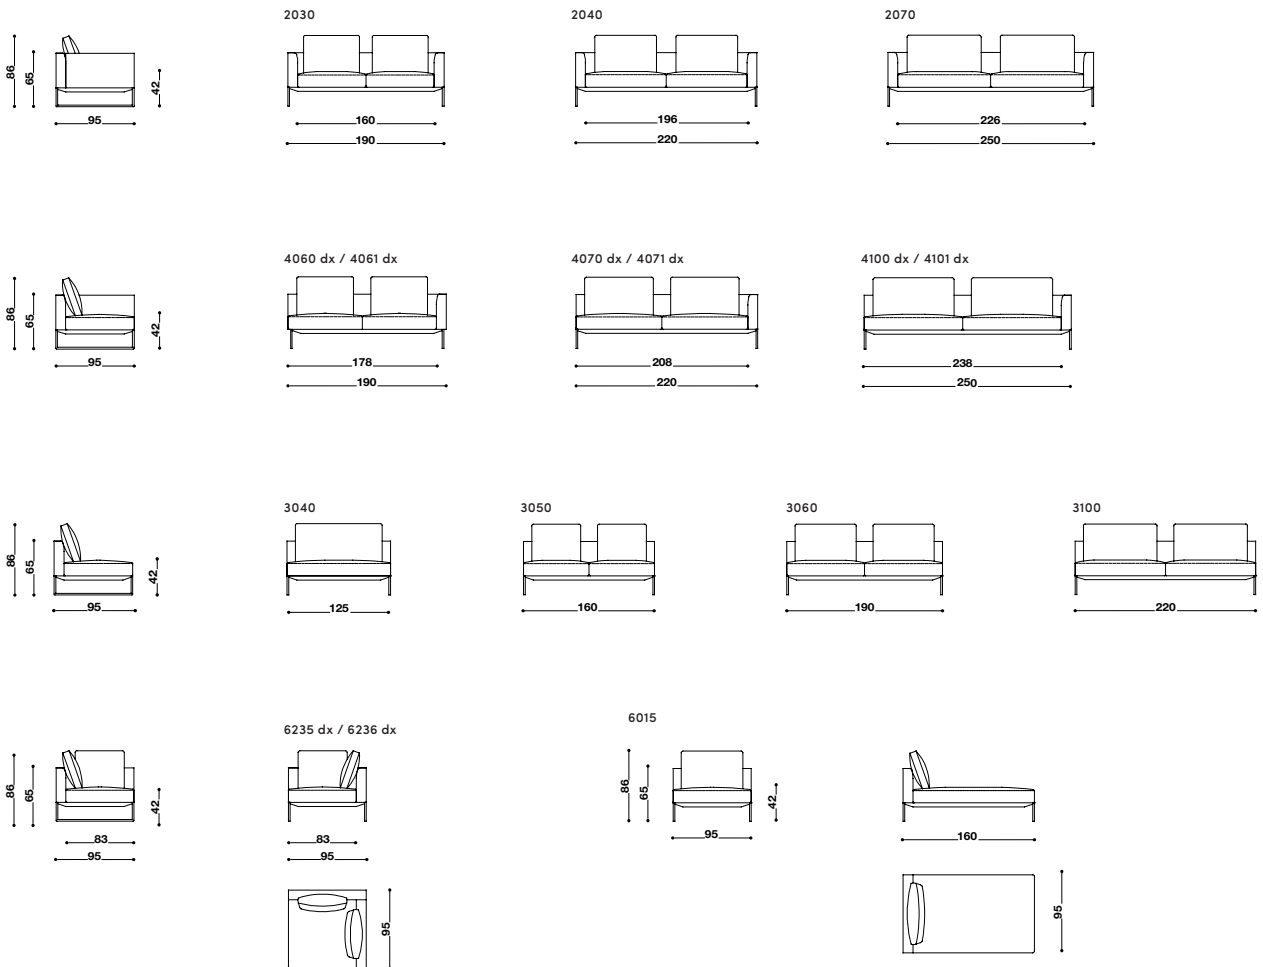

ARLON SOFA

DÉSIRÉE

Available in a range of configurations & finishes

A sofa with a light and elegant appeal and soft seats that look as if they are suspended in mid-air. The soft padding and the suspended seats supported by an exclusive, concealed aluminium frame give Arlon a decidedly refined and airy appeal. Freedom of arrangement and streamlined design for Arlon featuring original, slender armrests supporting soft, inviting cushions.

ARLON