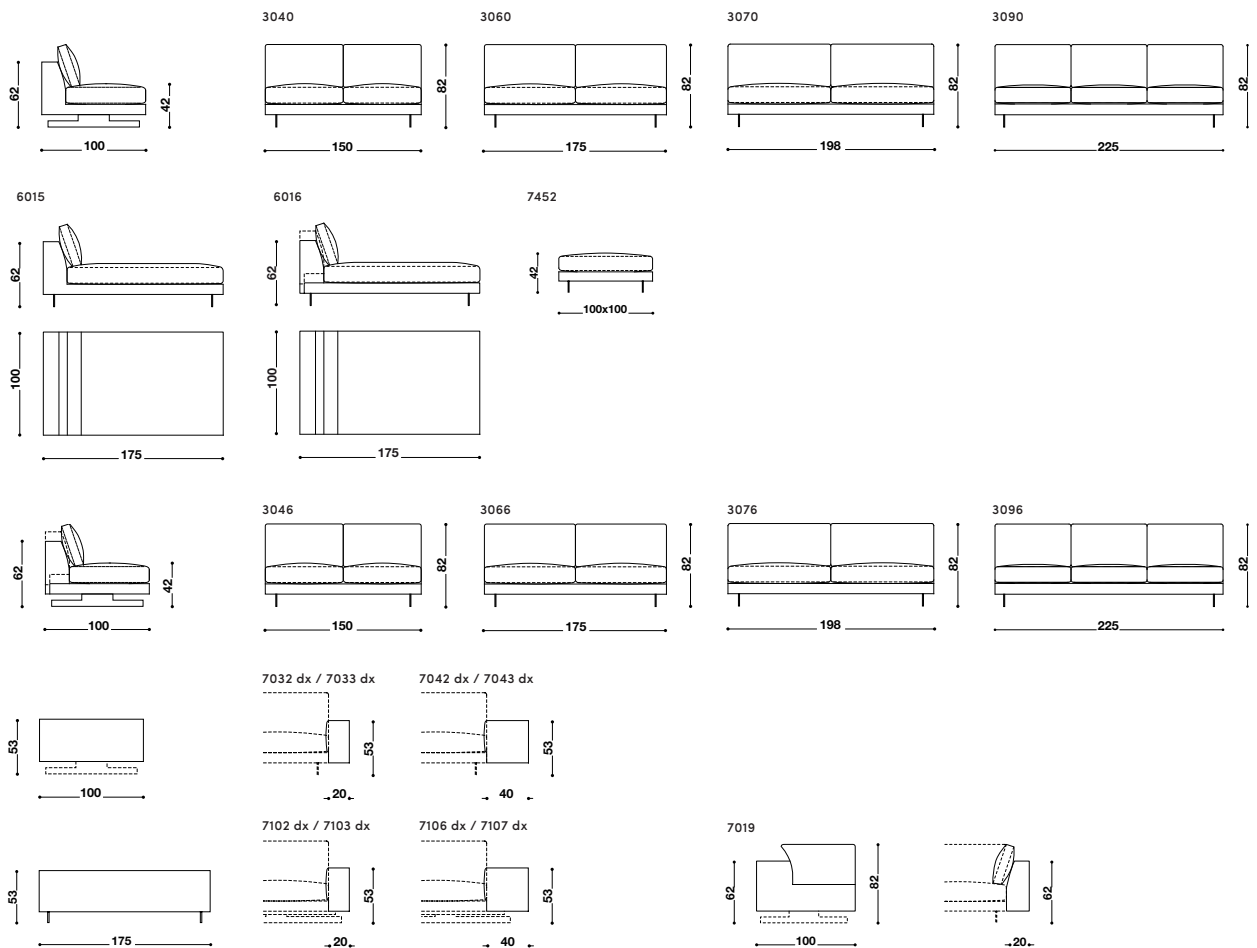

AGON SOFA

DÉSIRÉE

Available in a range of configurations & finishes

A luxurious sofa for everyone who particularly appreciates comfort. The special construction of the backrest allows you to raise it at any time by 11 cm, adjusting to the position of the back and head. Practical armrests come in two heights and widths. Distinguished by a very low profile. Its subtle line reminds you that it is an exclusive piece of furniture.

AGON