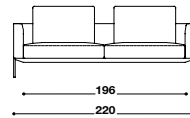

BOOG SOFA

DÉSIRÉE

Available in a range of configurations & finishes

The component flexibility of the Boog sofa elements allows you to create custom compositions from pure and essential shapes, colours and different volumes. The possibilities of combinations are multiple thanks to the various elements that you can combine as backrests and armrests with different dimensions of width and depth.

BOOG

2030

2040

2070

4060 dx / 4061 dx

4070 dx / 4071 dx

4100 dx / 4101 dx

3040

3050

3060

3100

6235 dx / 6236 dx

6015