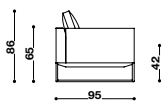

BOOG SOFA

DÉSIRÉE

Available in a range of configurations & finishes

The component flexibility of the Boog sofa elements allows you to create custom compositions from pure and essential shapes, colours and different volumes. The possibilities of combinations are multiple thanks to the various elements that you can combine as backrests and armrests with different dimensions of width and depth.

BOOG

2030

2040

2070

4060 dx / 4061 dx

4070 dx / 4071 dx

4100 dx / 4101 dx

3040

3050

3060

3100

6235 dx / 6236 dx

6015