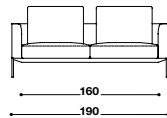

BOOG SOFA

DÉSIRÉE

Available in a range of configurations & finishes

The component flexibility of the Boog sofa elements allows you to create custom compositions from pure and essential shapes, colours and different volumes. The possibilities of combinations are multiple thanks to the various elements that you can combine as backrests and armrests with different dimensions of width and depth.

BOOG

2030

2040

2070

4060 dx / 4061 dx

4070 dx / 4071 dx

4100 dx / 4101 dx

3040

3050

3060

3100

6235 dx / 6236 dx

6015