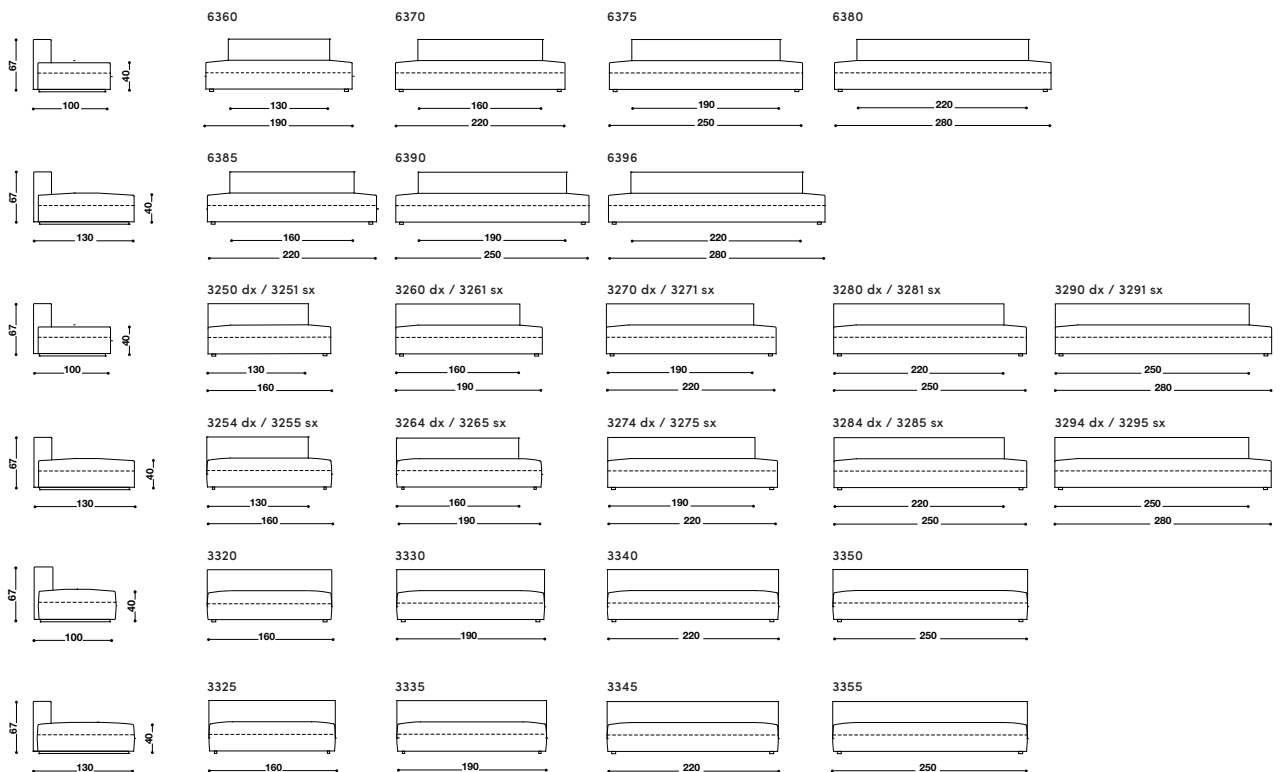

# GLOW-IN SOFA

DÉSIRÉE

Available in a range of configurations & finishes

The Glow-in sofa created by Désirée is characterised by soft and wide shapes. The peculiar traits of this sofa are the cozy and comfortable design and the modular nature that makes it functional and versatile.

## GLOW-IN

GLOW-IN