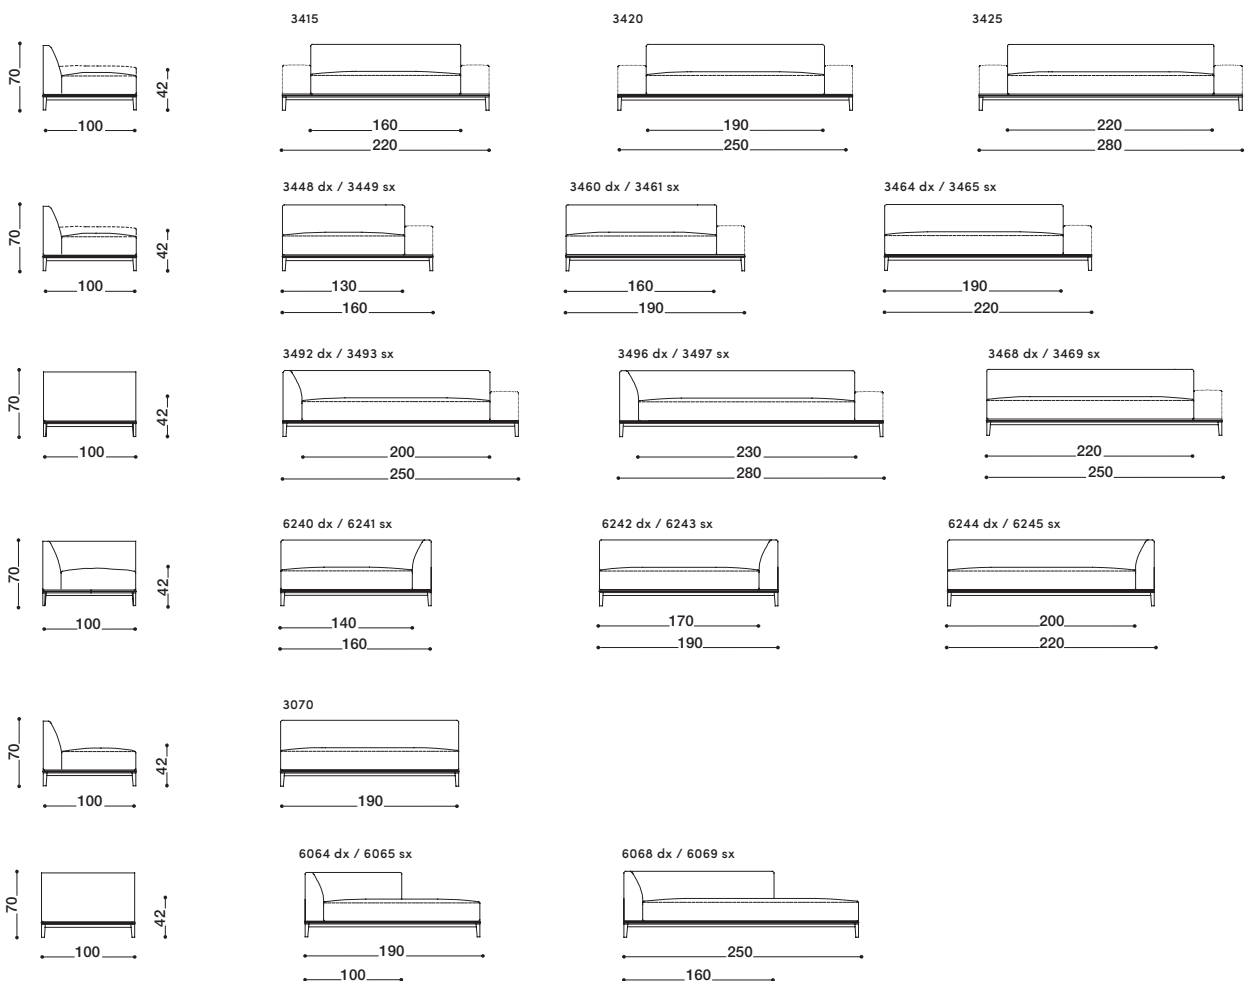

OVERPLAN SOFA

DÉSIRÉE

Available in a range of configurations & finishes

Overplan is a modular sofa that stands out for its elegant, harmonious proportions. It is a sofa that looks perfect in any setting, as it conveys the beauty and elegance of freedom of arrangement.

OVERPLAN

OVERPLAN