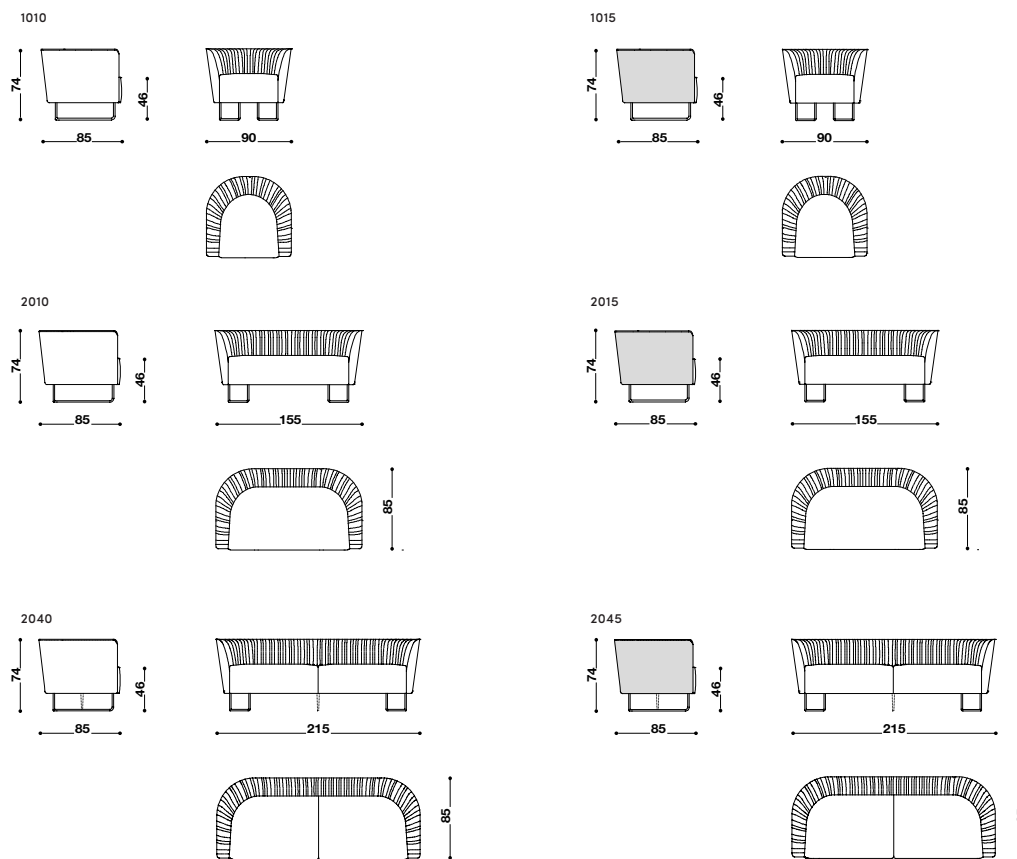

SHELLON SOFA

DÉSIRÉE

Available in a range of configurations & finishes

The lotus flower, a symbol of purity, contains the idea of an elegant, open sofa that looks perfectly at home in any natural surroundings. Inspired by lightness - afforded by an original, steel, frame - Shellon stands out for its irregular, vertical pleats that create a rich yet minimalist pattern and for its curvy shape that is particularly enhanced in the island version.

SHELLON