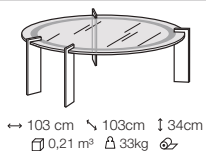

AULOS TABLE COLLECTION

DITRE ITALIA

Available in a range of sizes

The main theme of the Aulos line is the colour of its transparent glass. A metal frame is the most elementary load-bearing system there is. Five, very unusual, transparent shades are available while two heights make for two different sizes. The largest coffee table features unsymmetrical legs which enhance the unique personality of this collection.

AULOS

Cod. JTA01

Cod. JTA02

Cod. JTA03

Henri

+61 8 9389 6669

info@henriliving.com.au

204 Stirling Hwy, Claremont WA 6010

www.henriliving.com.au