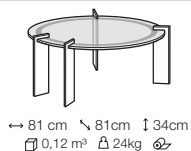

AULOS

Cod. JTA01