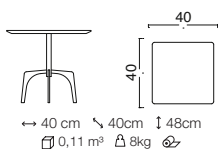

GRAY

Cod. JSE01