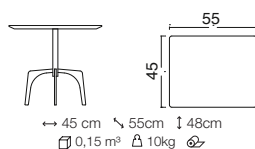

GRAY TABLE COLLECTION

DITRE ITALIA

Available in a range of sizes

Top available in lacquered Anthracite, Gypsum, Dark brown colours or in Eucalyptus finish.

GRAY

Cod. JSE01

Cod. JSE02

Cod. JSE03

Henri

+61 8 9389 6669

info@henriliving.com.au

204 Stirling Hwy, Claremont WA 6010

www.henriliving.com.au