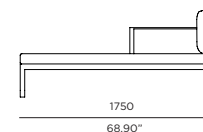

ORIENTATION GUIDE (Taken by facing Sofa)