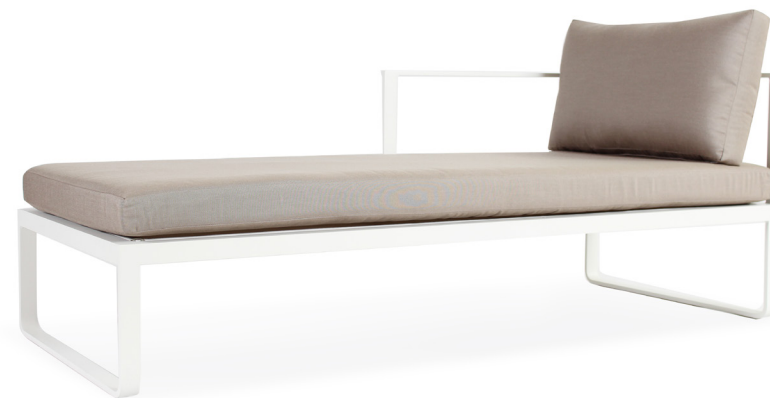

CLOVELLY

Clovelly-12 Chaise L&R

FRAME

Asteroid Powdercoat

White Powdercoat

SEAT

Taupe

White Batyline

CUSHION

Sunbrella - Natural

Sunbrella - Taupe

ORIENTATION GUIDE (Taken by facing Sofa)

Left Arm

Right Arm

SPECIAL FEATURES

PROTECTIVE COVER

DESCRIPTION:

A style of furniture for the ultra-contemporary, Clovelly creates a fashion that was once impossible for outdoor furniture. With a defining flat, solid bar aluminum frame, and removable universal arms, Clovelly holds its weight when it comes to quality and style. Clovelly provides a perfect blend of cutting edge interior styling with the classic outdoor resistances that Harbour Outdoor is known for.