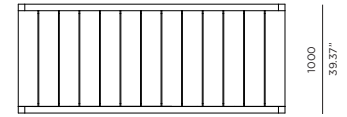

PIER TEAK

Pier-Teak-04 Dining table tapered leg

FRAME

Teak natural

Teak smoked ash

Teak burnt charcoal

SPECIAL FEATURES

PROTECTIVE COVER

DESCRIPTION:

A Re-Imaged Classic Harbour Silhouette

Drawing on the design of our popular Pier collection, the robust Pier Teak collection brings a more solid, reinforced selection for the design-savvy decorator. Grade A Teak frames meet with latticed Twitchell straps to create an elegant, unique collection that will add style and class to any open plan living space.