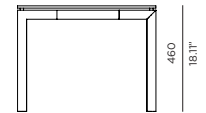

SPECIAL FEATURES

PROTECTIVE COVER

DESCRIPTION:

A reinforced, bolder take on our best-selling Breeze collection, Breeze XL offers a modern touch of class for the discerning outdoor decorator. Elegant teak accents highlight strong linear powder coated aluminium frames and etched glass table tops to create a durable collection that will withstand the elements.

PROTECTIVE COVERS:

Protect your investment with water-repellent Sea-Sprae® fabric; protective backside coating, UV resistant.

TECHNICAL INFORMATION

POWDER COATED ALUMINIUM:
Asko Nobel® handcrafted, powder coated, rust-proof aluminium frame, reinforced signature connection points.

TEAK:
100% plantation grown, premium A-Grade teak.
SUNBRELLA®:
Solution-dyed, acrylic fiber, UV, water, and mold resistant outdoor fabric.