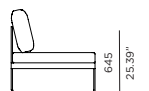

### CUSHION

Sunbrella - Natural

Sunbrella - Taupe

1750  
68.90"

645  
25.59"