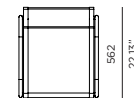

BREEZE

Breeze-02 Stool chair

FRAME

SEAT

ARM ACCENT

490
19.29"

1040
40.94"

SPECIAL FEATURES

PROTECTIVE COVER

DESCRIPTION:

Inspired by Australia's coastal lifestyle, Breeze offers a light, refreshing touch of class, whether it's by the beach, or in the courtyard. Teak arm accents rest on a slim, elegant frame, capturing a look worthy of this collection's name.

PROTECTIVE COVERS:

Protect your investment with water-repellent Sea-Sprae® fabric; protective backside coating, UV resistant.

TECHNICAL INFORMATION

POWDER COATED ALUMINIUM:

Asko Nobel® handcrafted, powder coated, rust-proof aluminium frame, reinforced signature connection points.

SERGE FERRARI BATYLINE® MESH:

Light diffusing, UV and mold resistant, PVC coated

TEAK:

100% plantation grown, premium A-Grade teak.