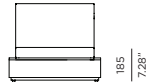

HAY-13 Sun lounge

FRAME / SEAT CUSHIONS

Asteroid Powdercoat

Sunbrella - Birdseye

White Powdercoat

Sunbrella - Cast slate

SPECIAL FEATURES

PROTECTIVE
COVER