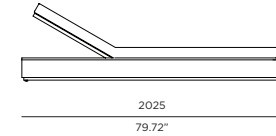

HAY-13 Sun lounge

FRAME / SEAT CUSHIONS

Asteroid Powdercoat

Sunbrella - Birdseye

White Powdercoat

Sunbrella - Cast slate

SPECIAL FEATURES

PROTECTIVE
COVER