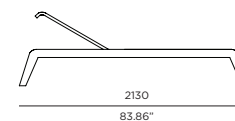

SPECIAL FEATURES

PROTECTIVE COVER

ADJUSTABLE

**STACKABLE
(up to 4)**

DESCRIPTION:

Introducing, the Harbour Pacific Collection. A coastal, modern design, the Harbour Pacific Collection combines thick, removable arms, which creates custom sections of your choice. Robust, solid, and heavy duty, this brand new teak range can mold to any outdoor living space with ease. We take grade-A Indonesian, plantation teak to form a fresh collection with Harbour's classic quality and style. From teak folding chairs with Harbour's unique folding mechanism, extendable teak top tables, stacking sunbeds, and sofas with removable arms that create up to twelve layout combinations, the Pacific collection is designed to suit any need.

PROTECTIVE COVERS:

Protect your investment with water-repellent Sea-Sprae® fabric; protective backside coating, UV resistant.

TECHNICAL INFORMATION

SUNBRELLA®:
Solution-dyed, acrylic fiber, UV, water, and mold resistant outdoor fabric.

TEAK:
100% plantation grown, premium A-Grade teak.

SERGE FERRARI BATYLINE® MESH:
Light diffusing, UV and mold resistant, PVC coated