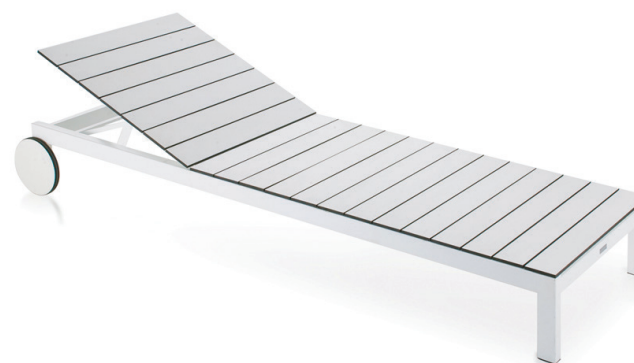

### CUSHION

Sunbrella - Taupe

Sunbrella - Canvas

White Marine Vinyl

### SPECIAL FEATURES

PROTECTIVE COVER

WHEELS

ADJUSTABLE COVER

### DESCRIPTION:

The Piano collection is a hallmark of the Harbour brand. Thick, durable, and modern, Piano provides the perfect mix of toughness and style. With the option of marine grade vinyl cushions, along with the Harbour's signature powder coated frames, and batyline mesh, Piano is the perfect compliment to poolside dining and entertainment in the sun