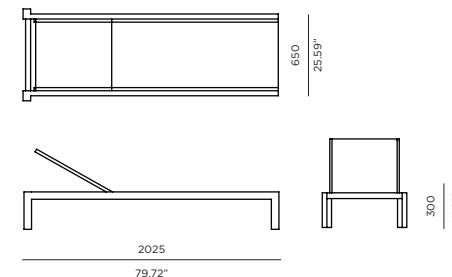

Sunbrella - Taupe

Sunbrella - Canvas

White Marine Vinyl

SPECIAL FEATURES

PROTECTIVE COVER ADJUSTABLE STACKABLE

DESCRIPTION:

The Piano collection is a hallmark of the Harbour brand. Thick, durable, and modern, Piano provides the perfect mix of toughness and style. With the option of marine grade vinyl cushions, along with the Harbour's signature powder coated frames, and batyline mesh, Piano is the perfect compliment to poolside dining and entertainment in the sun.