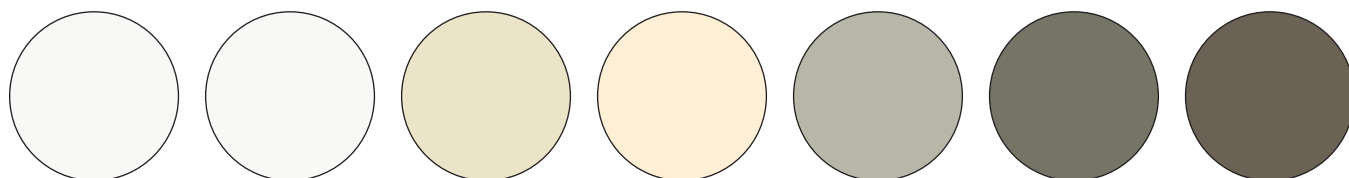

Laccati opachi e lucidi / Matt and gloss lacquers

* solo opachi / only matt

gesso

bianco

avorio

cipria *

tortora

corda

fango *