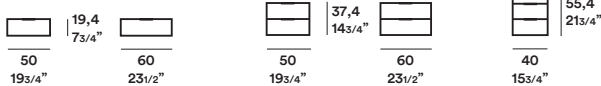

Dimensioni / Dimensions

Comodini / Night Stand