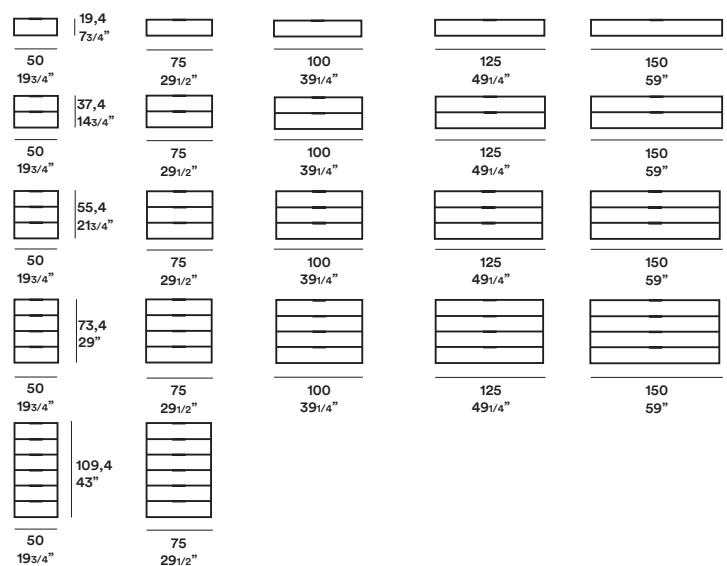

Storage units on the bench, with 1-2,5-3 cm legs or hanging (2 drawers unit). Upper top, Floor benches with adjustable feet, shelves. Finishes: walnut, therm oak, matt and high gloss lacquered.

Dimensioni / Dimensions

Comodini / Night Stand

Contenitori / Drawer unit

Top - Panche / Top - Benches

top sp. 1,2-top thk. 2/4"

top sp. 1,2-top thk.2/4"

40-50-60 P 45
15 3/4"-19 3/4"-23 1/2" D 17 3/4"

da 50 a 200 P 50
from 19 3/4" to 78 3/4" D.19 3/4"

top sp. 7-top D. 2 3/4"

top sp. 7-top thk. 2 3/4"

40-50-60 P 45
15 3/4"-19 3/4"-23 1/2" D 17 3/4"

da 50 a 300 P 50
from 19 3/4" to 118" D.19 3/4"

panche sp. 7 - benches thk. 2 3/4"

da 50 a 300
from 19 3/4" to 118"