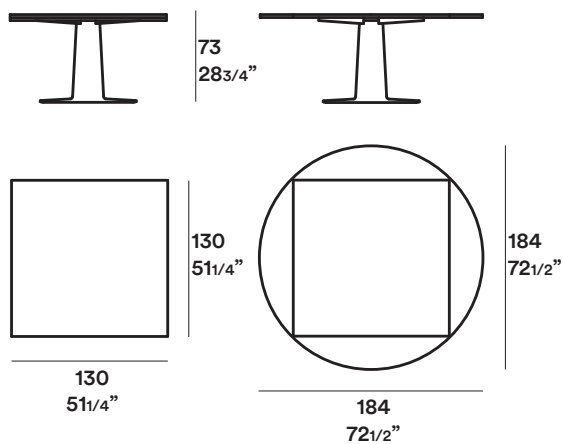

Square table turning into round with 4 sides extension mechanism. Center base matt lacquer. Finishes: matt or gloss lacquer.

Dimensioni / Dimensions

Moon / Enrico Franzolini

Finiture / Finishings

Laccati opachi e lucidi / Matt and gloss lacquers