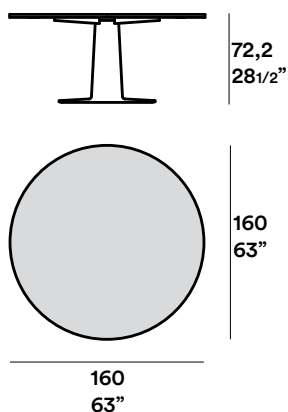

Round table with Marglas top. Available in frosted lacquered glass top too: Bianco, Cenere, Tortora, Terra and Nero. Matt lacquered central base.

Dimensioni / Dimensions