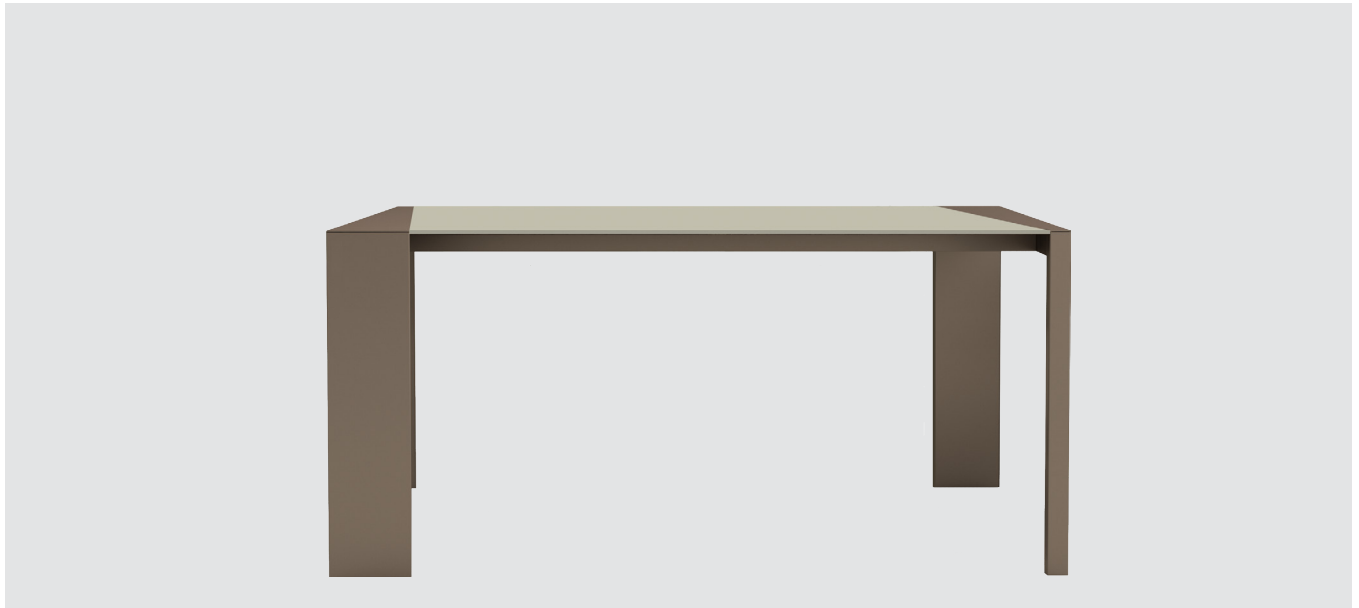

Oblique / Chiaramonte Marin

Complementi / Complements

Tavolo rettangolare con piano allungabile. Gambe in metallo finitura Brown. Finiture rovere Therm o laccato opaco.

Rectangular table with extending top. Metal legs varnished Brown. Finishes: Therm Oak or matt lacquer.

Dimensioni / Dimensions

Oblique / Chiaramonte Marin

Finiture / Finishings

Essenze / Woods

rovere therm
therm oak

Laccati opachi / Matt lacquers

gesso

bianco