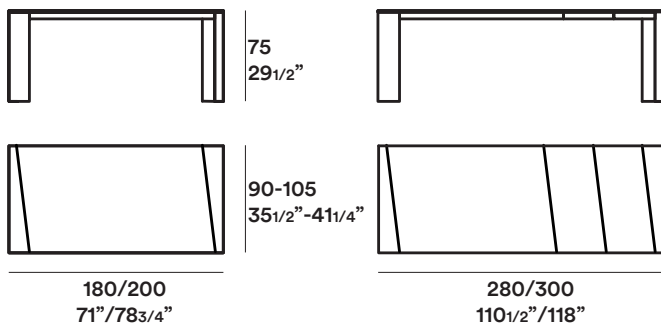

Oblique / Chiaramonte Marin

Complementi / Complements

Tavolo rettangolare con piano allungabile. Gambe in metallo finitura Brown. Finiture rovere Therm o laccato opaco.

Rectangular table with extending top. Metal legs varnished Brown. Finishes: Therm Oak or matt lacquer.

Dimensioni / Dimensions

Oblique / Chiaramonte Marin

Finiture / Finishings

Essenze / Woods

rovere therm
therm oak

Laccati opachi / Matt lacquers

gesso

bianco