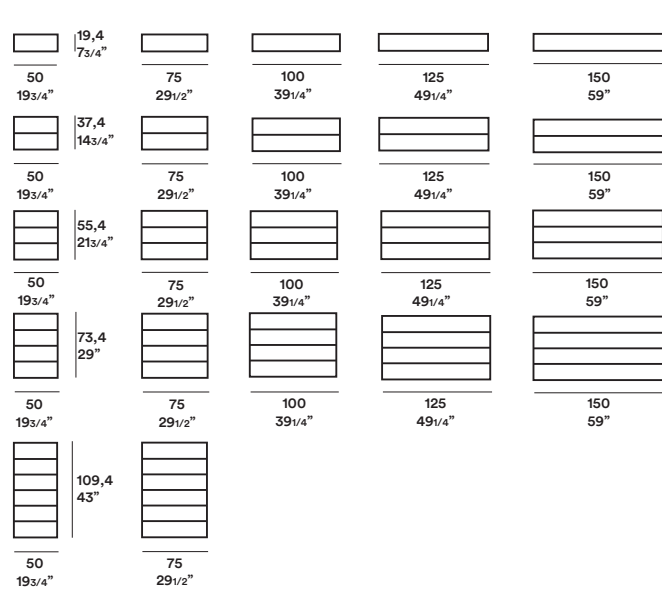

Nap / Mario Mazzer

Gruppi / Night Stand

Contentori in appoggiosu panca oppure con piedini per appoggio a terra o collocabili a sospensione (2 cassetti); disponibili con top sp. cm 1,2 o 7. Finiture: noce canaletto, rovere therm, laccato opaco e lucido.

Different elements available with feet, leaning on bench or hanging (2 drawers elements); available with 1,2 or 7 cm top. Finishing: walnut, therm oak, matt and gloss lacquer.

Dimensioni / Dimensions

Comodini / Night Stand

Contentori / Drawer unit

Top - Panche / Top - Benches

top sp. 1,2-top thk. 2/4"

top sp. 1,2-top thk. 2/4"

40-50-60 P 46
15 3/4"-19 3/4"-23 1/2" D 18"

da 50 a 200 P 51
from 19 3/4" to 78 3/4" D 20"

top sp. 7-top thk. 2 3/4"

top sp. 7-top thk. 2 3/4"

40-50-60 P 46
15 3/4"-19 3/4"-23 1/2" D 18"

da 50 a 300 P 51
from 19 3/4" to 118" D 20"

panche sp. 7-benches thk. 2 3/4"

mensole sp. 7-shelves thk. 2 3/4"

da 75 a 300 P 65
from 29 1/2" to D 25 1/2"