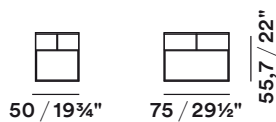

comodini / nightstands