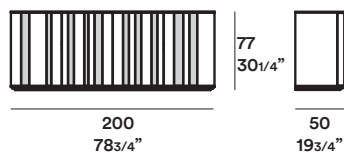

Sideboard with 4 transparent glass doors with wood inserts. Inside in walnut with shelf and integrated light system. Finishes: matt or gloss lacquer.

Dimensioni / Dimensions

Eleven / M. Mornati

Finiture / Finishings