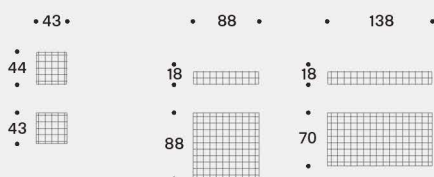

Disponibile nelle varianti bianco e nero.

Della collezione "Leyva" fa parte anche il pouf con la medesima struttura.

Struttura

In tondino di ferro dal diametro di 6 mm verniciato e saldato a quadri regolari di circa 8 x 8 cm.

[En] — The Leyva table is made of painted iron rods welded into a grille of uniform squares. Sophisticated and unintrusive, Leyva decorates the living room with a light, contemporary touch.

Available in black or white.

The Leyva collection also includes a matching pouf.

Structure

In iron rod with diameter 6 mm painted and welded into a grille of regular squares approximately 8 x 8 cm.

Tavolini / Low tables

Finitura lucida struttura / Frame glossy finish