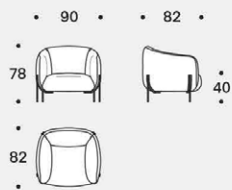

Poltrona / Armchair