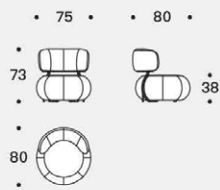

Poltroncina / Small armchair