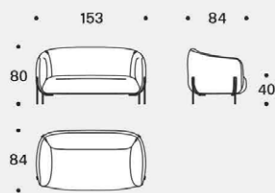

Divano / Sofa