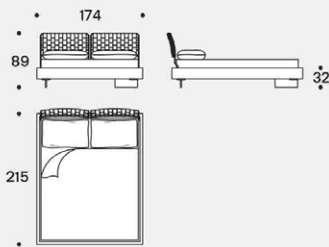

### Feet

14 cm high, in transparent methacrylate with rectangular section.

+61 8 9389 6669

info@henriliving.com.au

245 Stirling Hwy, Claremont WA 6010

www.henriliving.com.au

Henri

# saba

Misura rete / Size for bed base / 160x200 cm  
LIMES

Testiere / Headboards

Fianco con testiera tessuto trapuntato /  
Side with quilted fabric headboard

LIMES T LARGE - versione sponda singola (Testiera, Pediera) / LIMES T LARGE - single sideboard version (Headboard, Footboard)