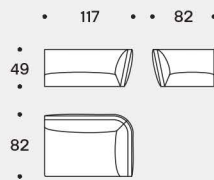

Structure

In plywood padded with polyurethane foam 40IP per seating and 30IP for backrest. All elements are covered with velfodera coupled with polyester fiber 280gr/sqm.

The shelves are in plywood with oak veneer natural or painted matte black.

Pouf

Ripiani / Shelves

Fianco ripiano con base / Side shelf with base

Esempi composizioni / Examples of compositions

REN 01

REN 02

REN 03

REN 04