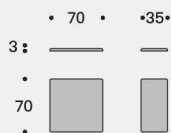

Ripiani / Shelves

Fianco ripiano con base / Side shelf with base