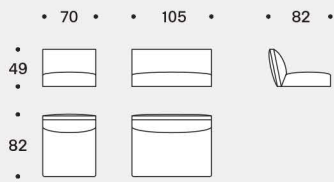

Centrali / Central units