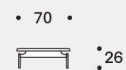

Fianco ripiano con base / Side shelf with base