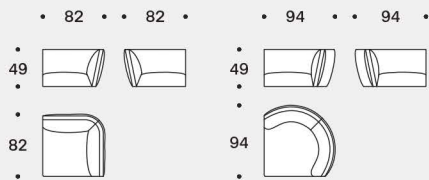

Fianco divano con base / Side sofa with base

Angolari DX-SX / Right-left corner units