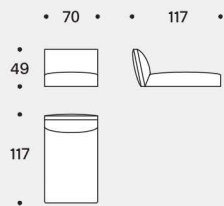

Centrali / Central units

Lounge

Fianco divano con base / Side sofa with base

Angolari DX-SX / Right-left corner units

Laterale DX-SX / Right-left side unit

Pouf

Ripiani / Shelves

Fianco ripiano con base / Side shelf with base